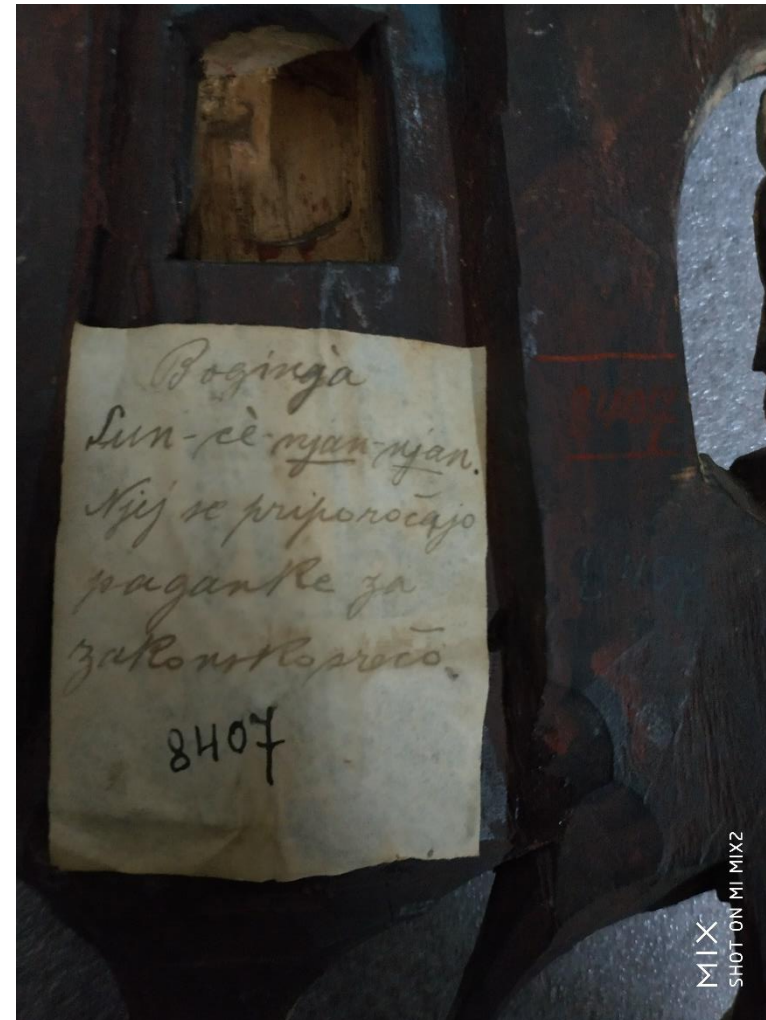

MIX
SHOT ON MI MIX2

MIX
SHOT ON MI MIX2

PAGODE – Europeana China is co-financed by the Connecting Europe Facility Programme, GA n. INEA/CEF/ICT/A2019/1931839

MIX
SHOT ON MI MIX2

MIX
SHOT ON MI MIX2

PAGODE – Europeana China is co-financed by the Connecting Europe Facility Programme, GA n. INEA/CEF/ICT/A2019/1931839