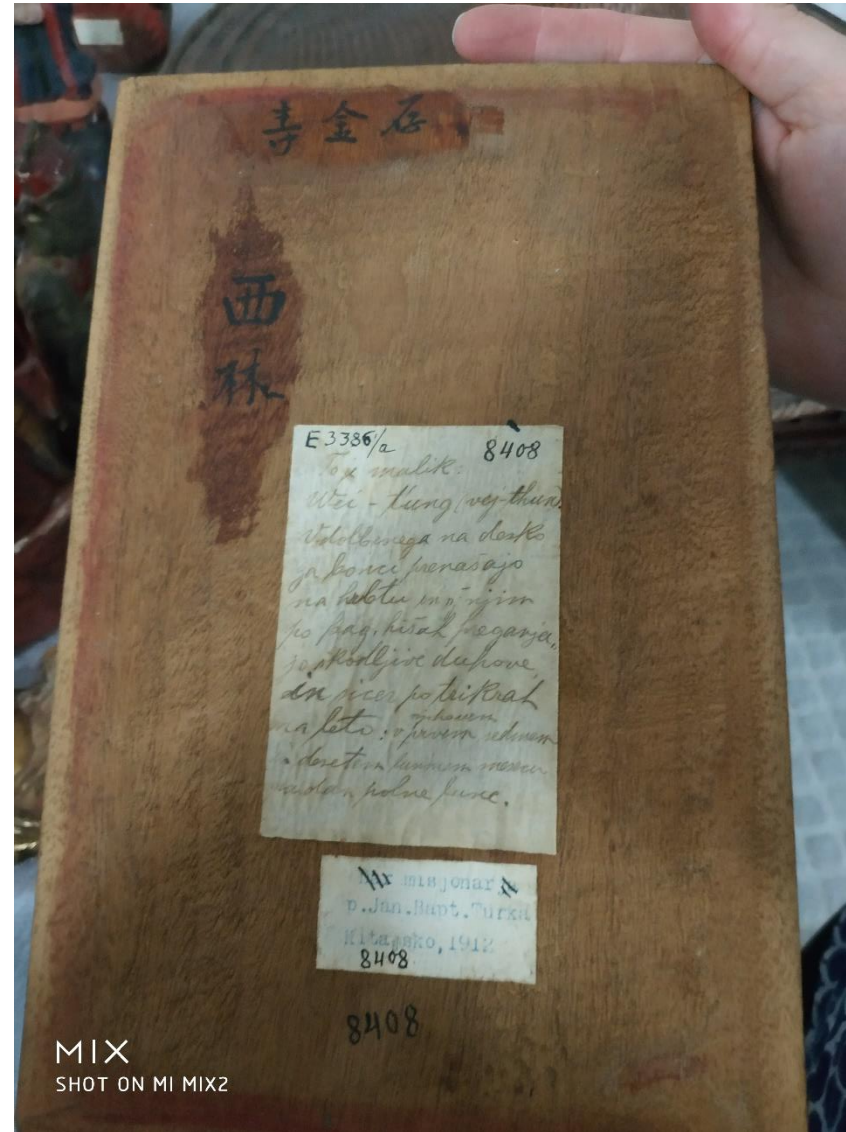

MIX
SHOT ON MI MIX2

PAGODE – Europeana China is co-financed by the Connecting Europe Facility Programme, GA n. INEA/CEF/ICT/A2019/1931839