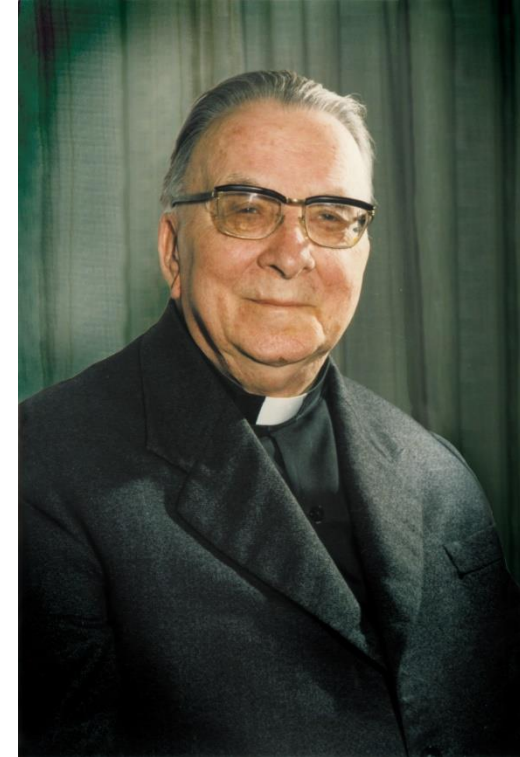

Nataša Vampelj Suhadolnik

Department of Asian Studies, University of Ljubljana

20 May, 2021

Peter Baptist Turk (1874–1944)

Jožef Kerec (1892–1974)

Andrej Majcen (1904–1999)

Missionaries

PAGODE – Europeana China is co-financed by the Connecting Europe Facility Programme, GA n. INEA/CEF/ICT/A2019/1931839